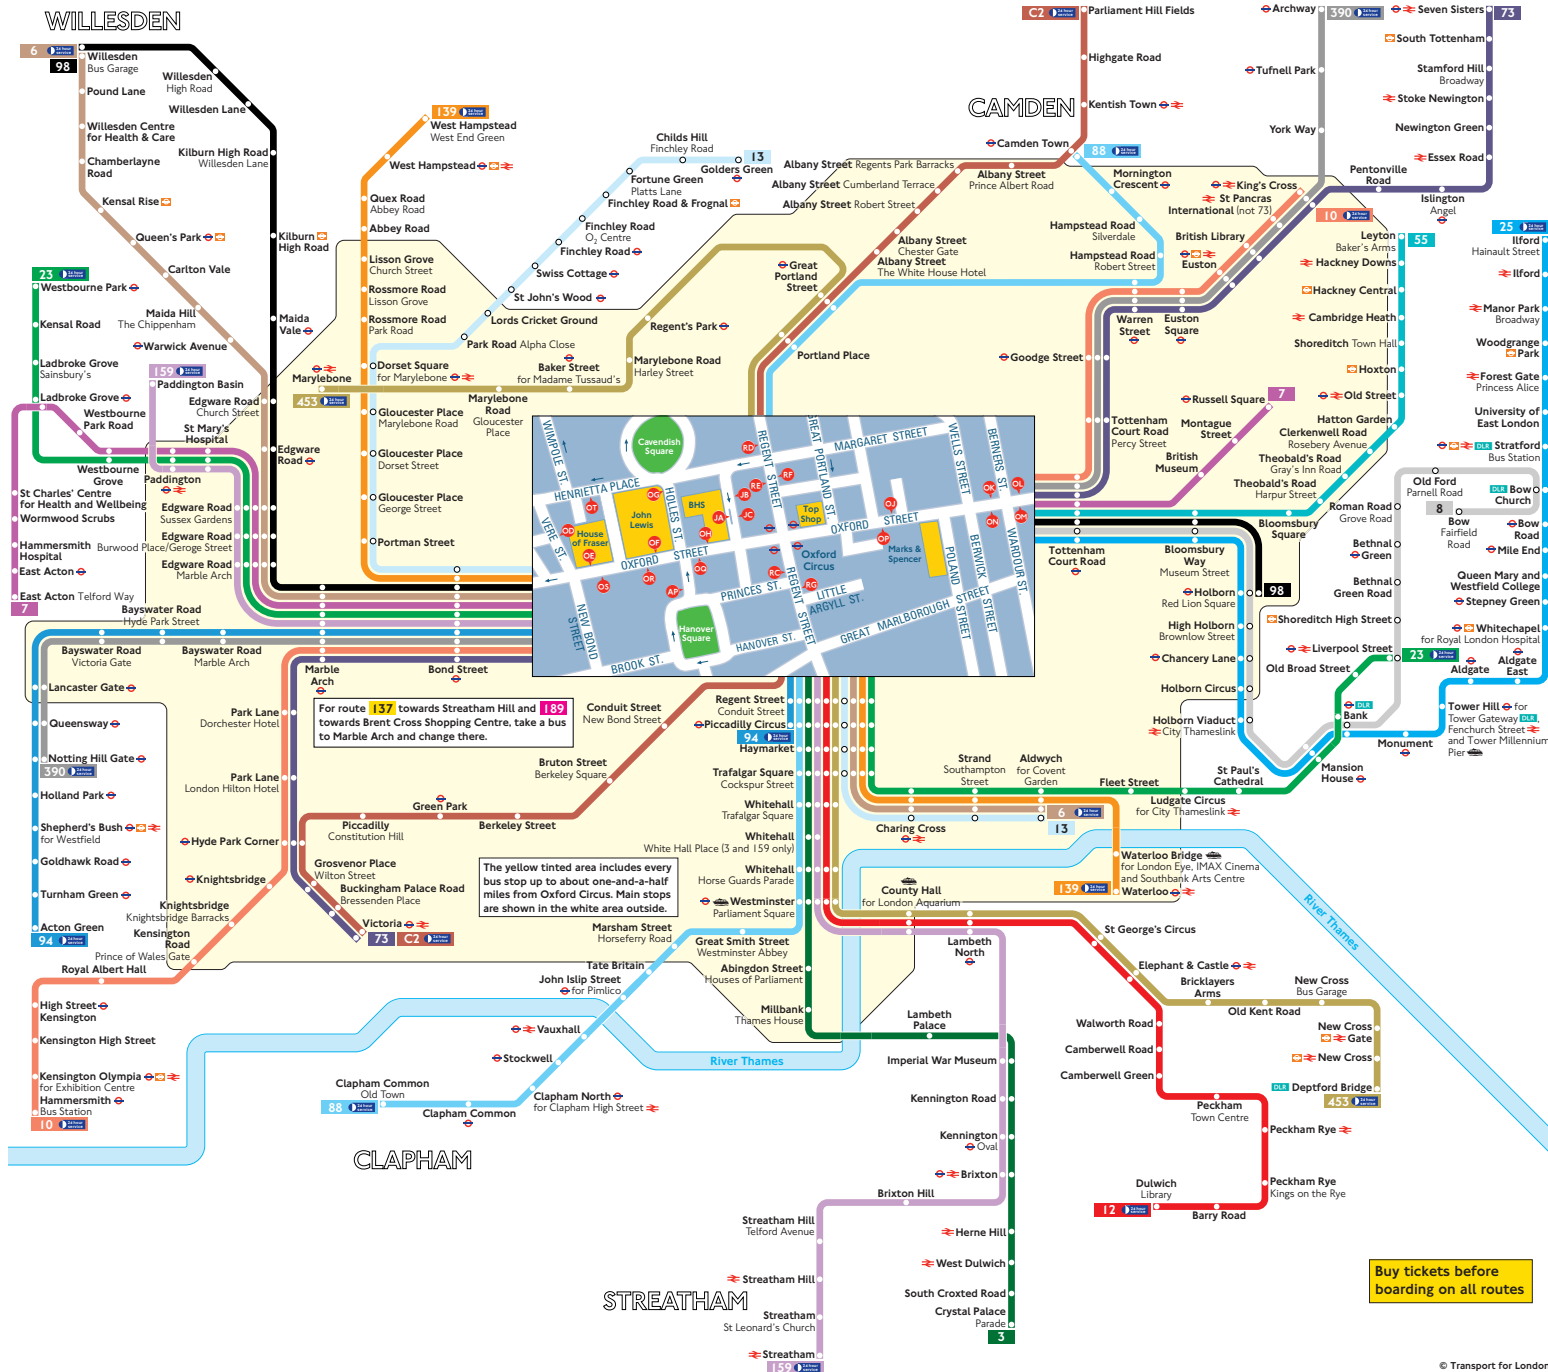

Buses from Oxford Circus

Key

- Connections with London Underground
- Connections with London Overground
- Connections with National Rail
- Connections with Docklands Light Railway
- Connections with river boats
- Daily except Mondays to Fridays peak hours

Red discs show the bus stop you need for your chosen bus service. The disc appears on the top of the bus stop in the street (see map of town centre in centre of diagram).

Route finder Day buses including 24-hour services

Bus route	Towards	Bus stops
3	Crystal Palace	RF
6	Aldwych	RG
	Willesden	OO OS
7	East Acton	OP OJ OK
	Russell Square	OP OJ OK
8	Bow	OO OJ OL
10	Hammersmith	ON OP OR
	King's Cross	OP OJ OK
12	Dulwich	RF
13	Aldwych	RG
	Golders Green	OR
23	Liverpool Street	OP RG
	Westbourne Park	OO OS
25	Ilford	OO OJ OL
55	Leyton	OJ OL OT
73	Seven Sisters	OP OJ OK
	Stoke Newington	OP OJ OK
	Victoria	ON OP OR
88	Camden Town	RD
	Clapham Common	RF
94	Acton Green	OS RC
	Piccadilly Circus	RG
98	Holborn	OP OJ OL
	Willesden	OP OJ OK OS
139	Waterloo	RG
	West Hampstead	OR
159	Paddington Basin	OO OS RC
	Streatham	RG
390	Archway	OP OJ OK
	Notting Hill Gate	ON OP OS
453	Deptford Bridge	RF
	Marylebone	RD
C2	Parliament Hill Fields	RG RD
	Victoria	RF RG

Night buses

For night bus information, please see separate poster

Buy tickets before boarding on all routes